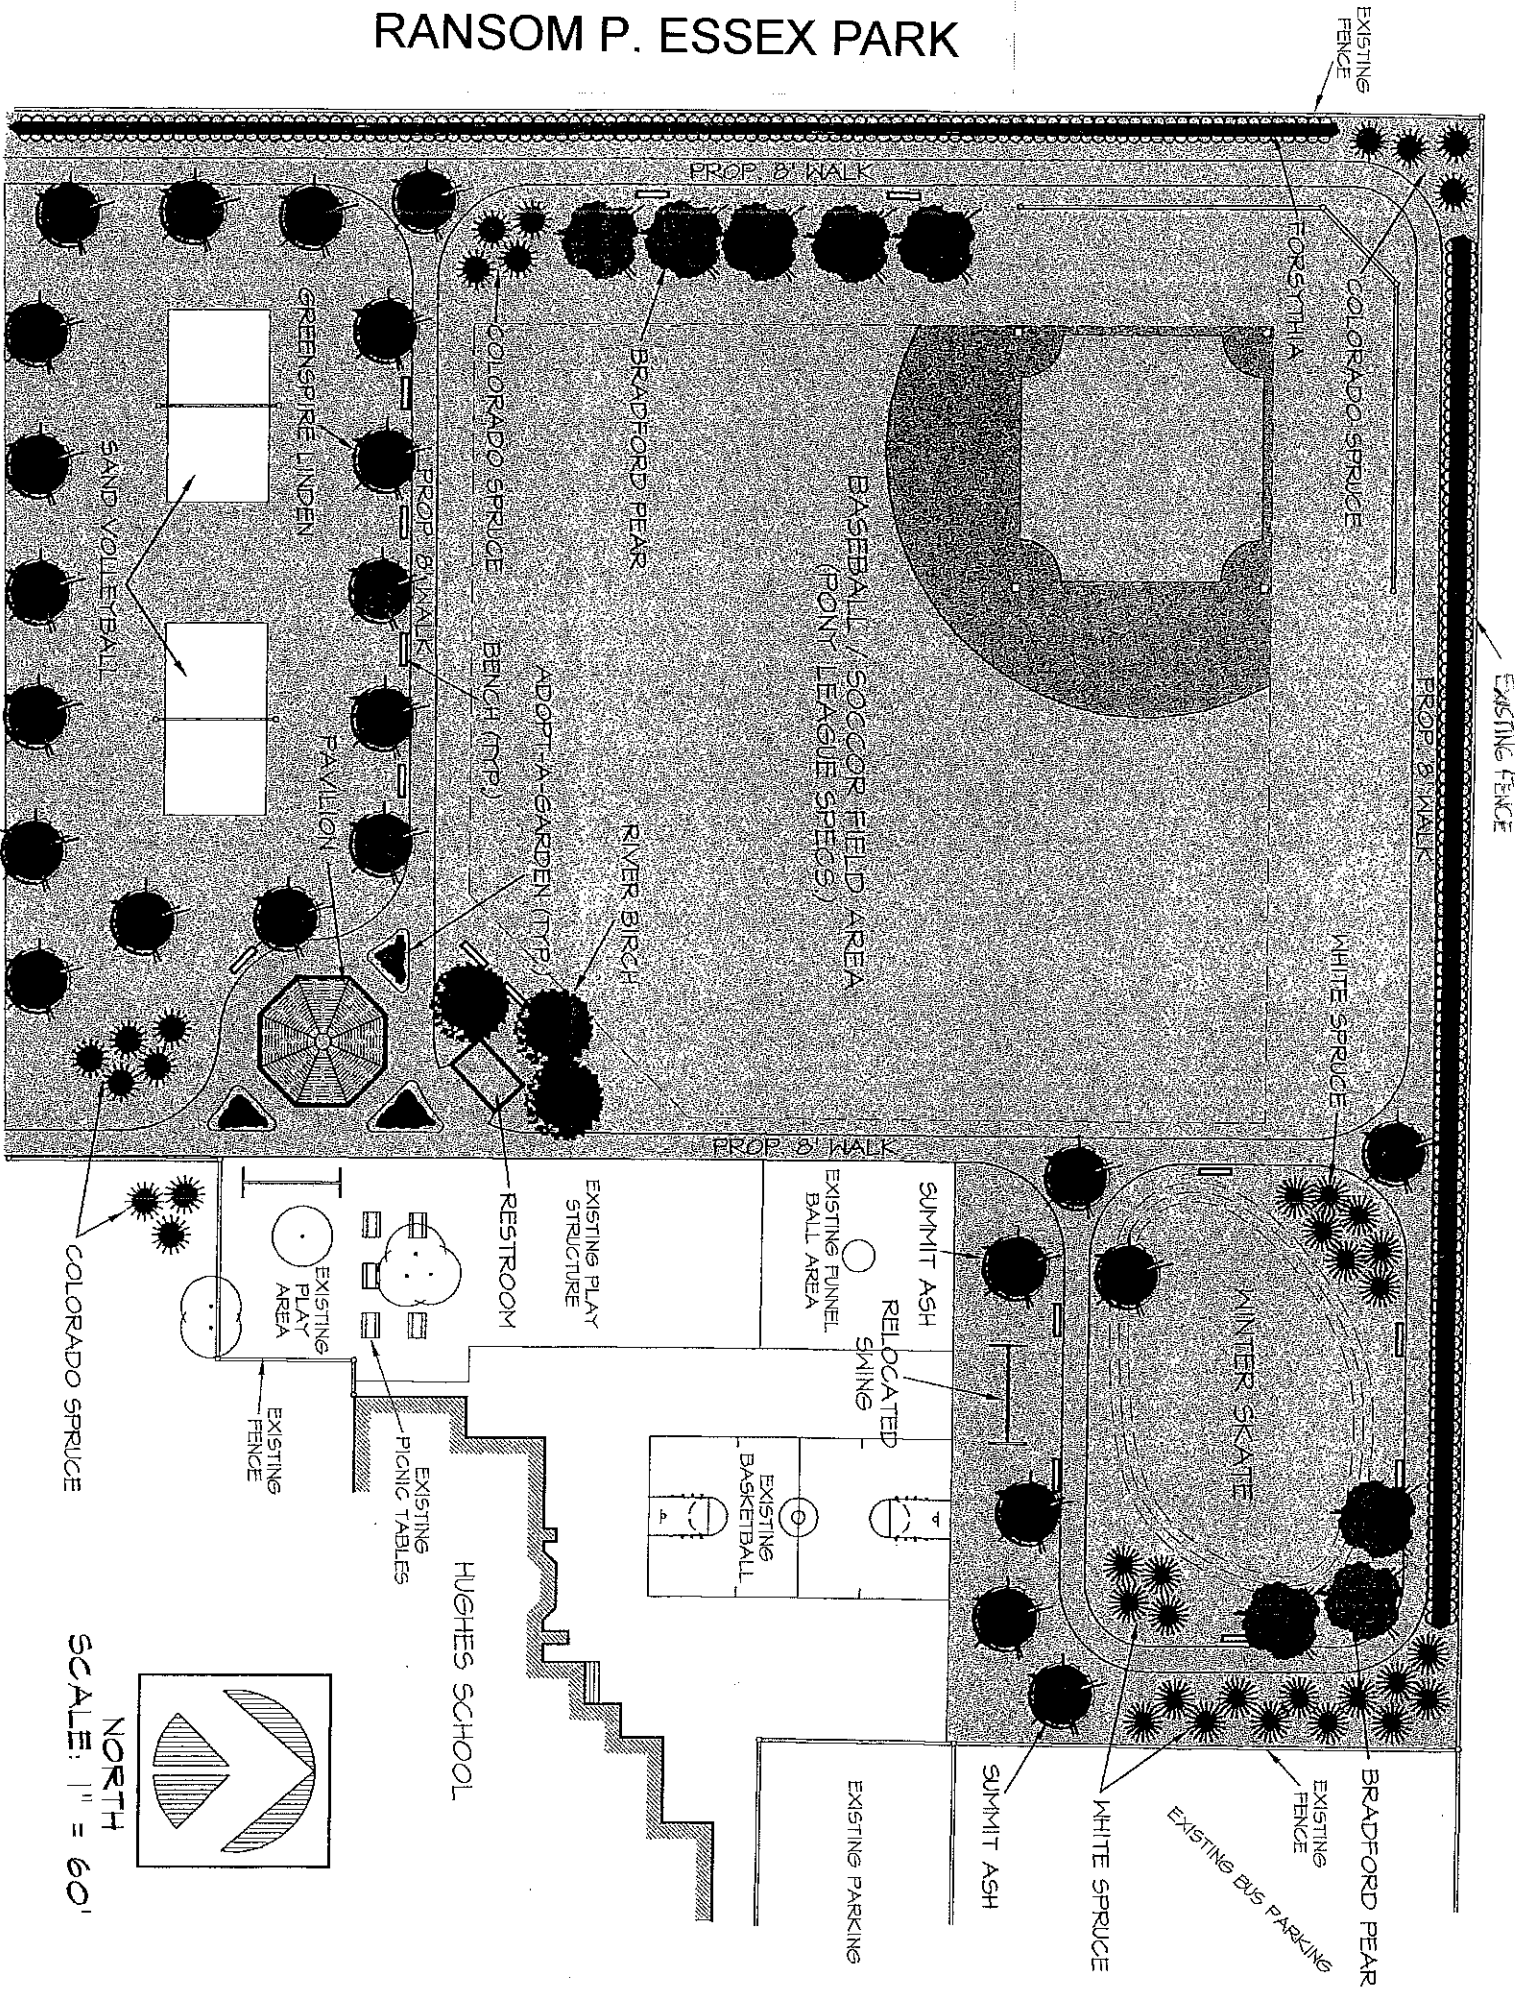

RANSOM P. ESSEX PARK

NORTH

SCALE: 1" = 60'