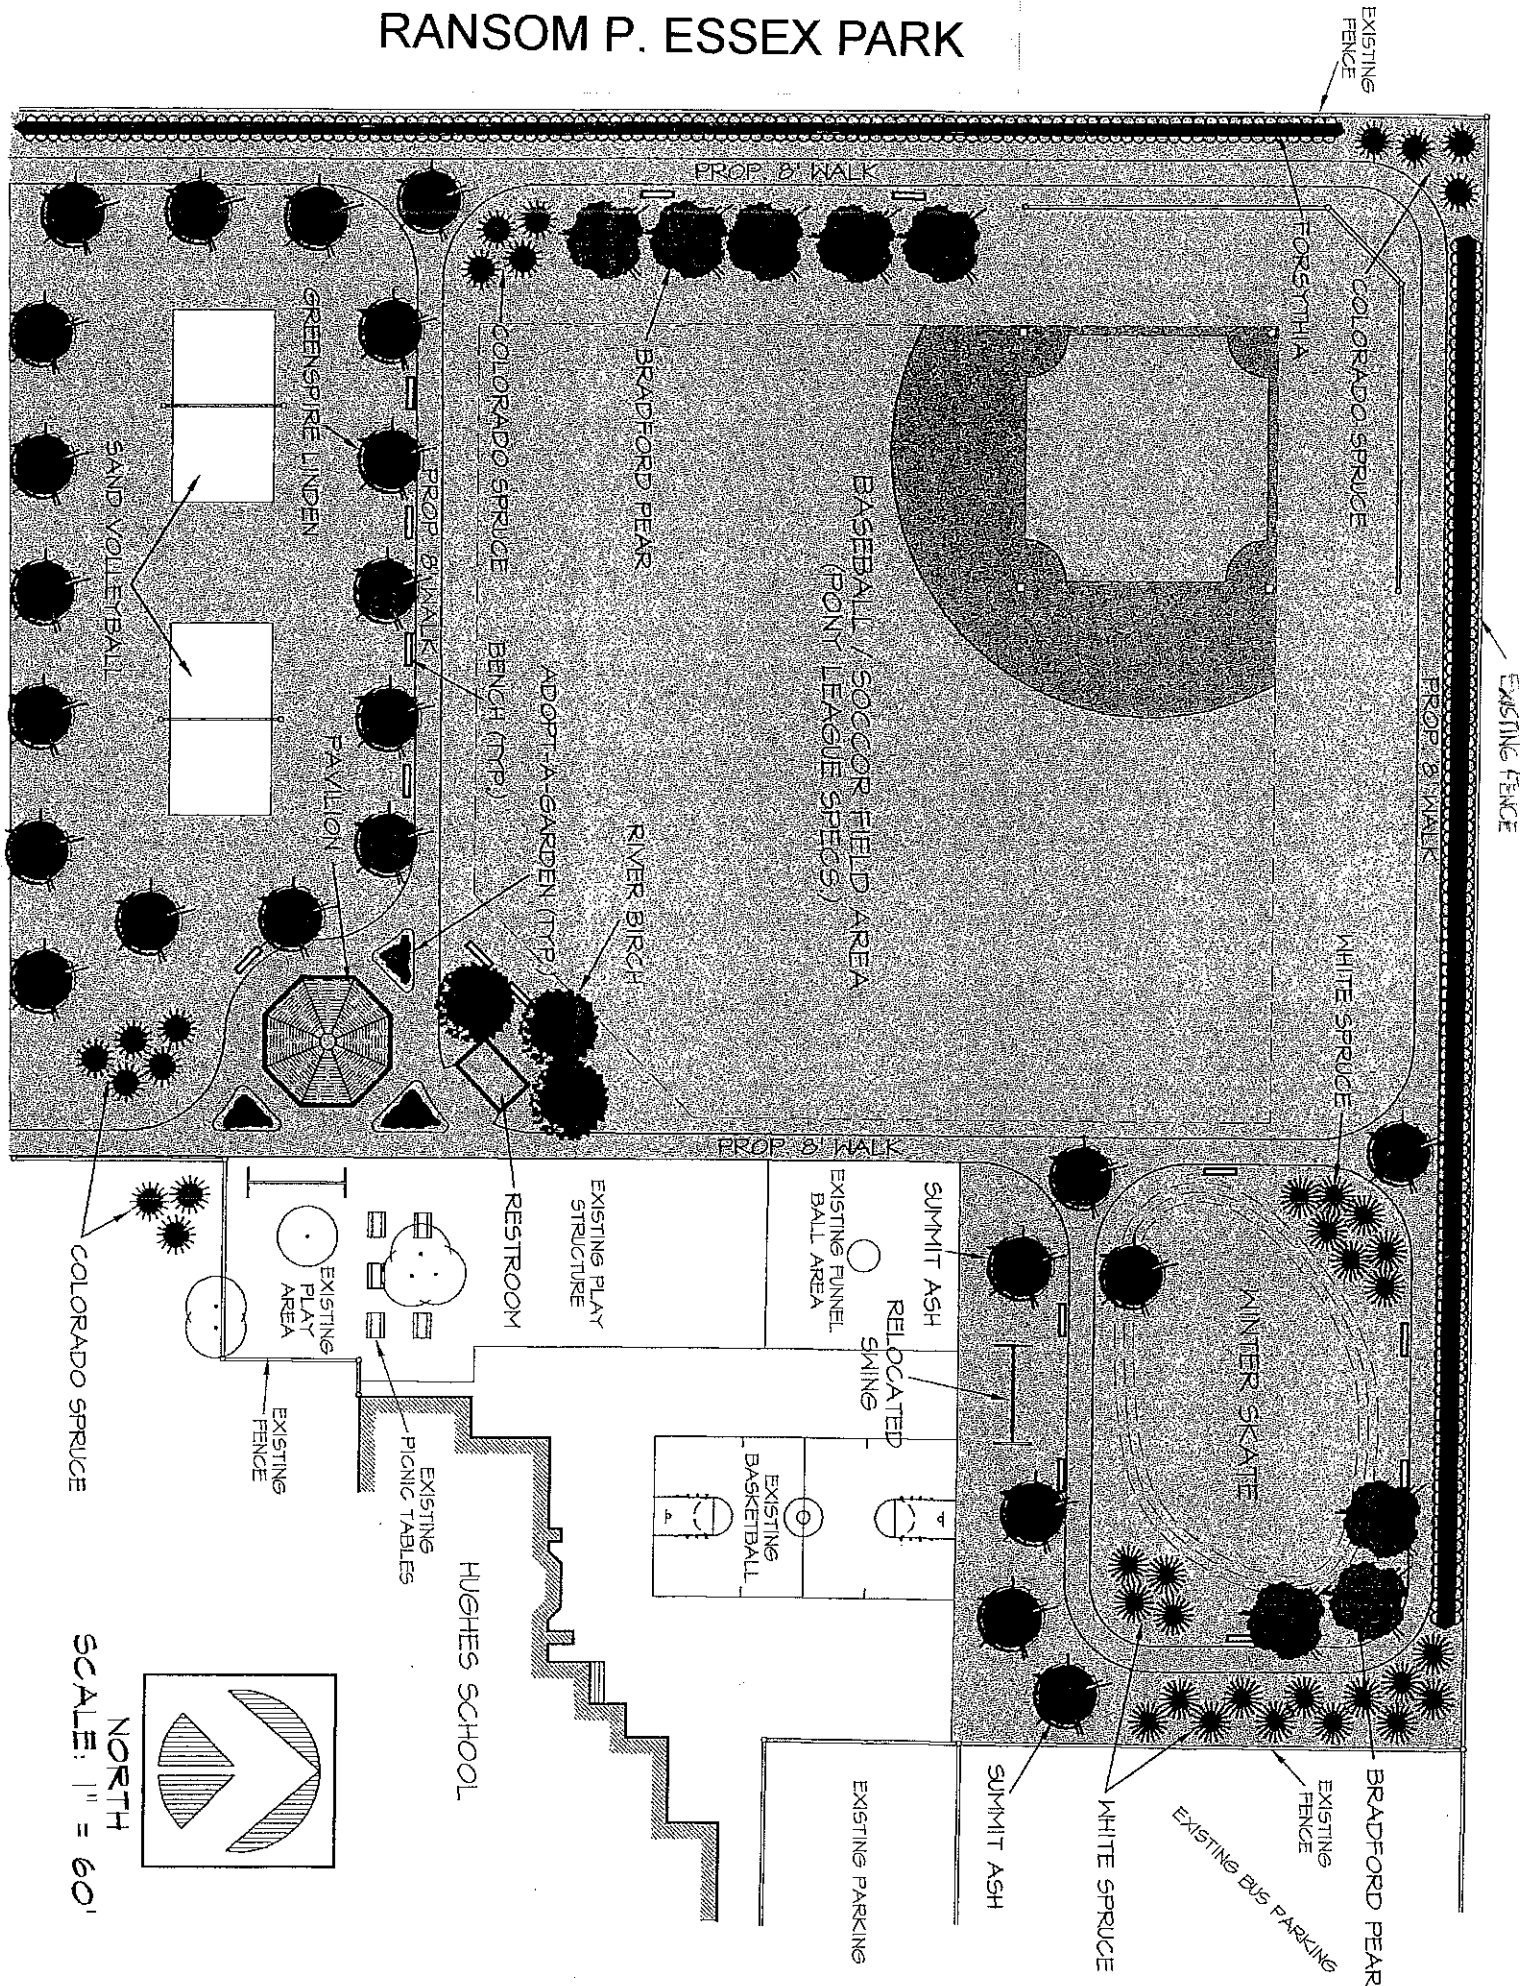

RANSOM P. ESSEX PARK

NORTH

SCALE: 1" = 60'