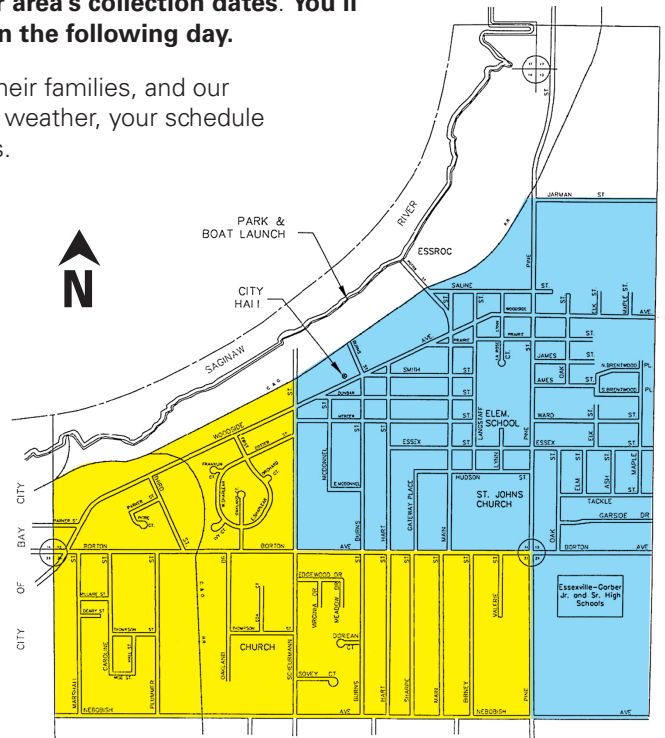

# YOUR 2024 RECYCLING COLLECTION SCHEDULE

Thank you for being a GFL Environmental customer! We wanted to provide you with an annual collection schedule for the 2024 year. **The calendar below is marked with your area's collection dates. You'll notice that if your collection falls on a holiday, pickup will occur on the following day.**

We would also like to reassure you that the safety of our customers, their families, and our employees remains our number one priority. In the event of inclement weather, your schedule may be altered. Please visit us online to track inclement weather alerts.

\*Collection services will be delayed by ONE day during the holiday week, beginning the date of the holiday.

- = Recycling (A Week)
- = Recycling (B Week)
- = Holiday

## JULY      AUGUST      SEPTEMBER      OCTOBER      NOVEMBER      DECEMBER

S	M	T	W	T	F	S	S	M	T	W	T	F	S	S	M	T	W	T	F	S	S	M	T	W	T	F	S	S	M	T	W	T	F	S	S	M	T	W	T	F	S							
	1	2	3	4	5	6				1	2	3	1	2	3	4	5	6	7		1	2	3	4	5					1	2	1	2	3	4	5	6	7										
7	8	9	10	11	12	13	4	5	6	7	8	9	10	8	9	10	11	12	13	14	6	7	8	9	10	11	12	3	4	5	6	7	8	9	8	9	10	11	12	13	14							
14	15	16	17	18	19	20	11	12	13	14	15	16	17	15	16	17	18	19	20	21	13	14	15	16	17	18	19	10	11	12	13	14	15	16	15	16	17	18	19	20	21							
21	22	23	24	25	26	27	18	19	20	21	22	23	24	22	23	24	25	26	27	28	20	21	22	23	24	25	26	17	18	19	20	21	22	23	22	23	24	25	26	27	28							
28	29	30	31				25	26	27	28	29	30	31	29	30						27	28	29	30	31	24	25	26	27	28	29	30	29	30	31													